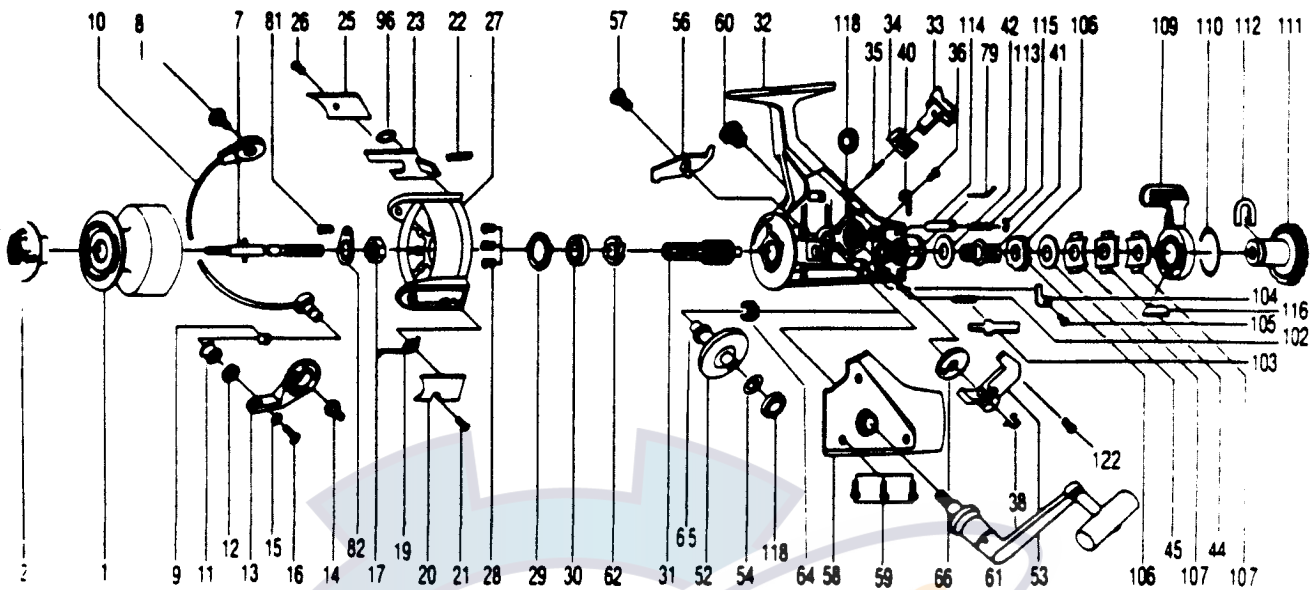

# QUANTUM QSS5

**KEY PART NO. NO.**

KEY PART NO. NO.	DESCRIPTION	PRICE
1 SS321	SPOOL ASSY.	7.46
2 SS050	DRAG KNOB ASSY	4.53
7 SS315	MAIN SHAFT ASSY	8.02
8 SS048	BAIL HOLDER SCREW	1.72
9 SS016	LINE ROLLER BUSHING	1.66
10 SS347	BAIL ARM ASSY	6.31
11 SS004	LINE ROLLER	1.72
12 SS017	BAIL COLLAR	1.27
13 SS007	ARM LEVER	1.72
14 SS051	ARM LEVER SCREW	1.72
15 NB102	BAIL AXLE WASHER	.29
16 RS108	BAIL SCREW	.58
17 NB006	ROTOR NUT	.85
19 SS022	BAIL SPRING	.85
20 SS087	BAIL SPRING COVER	1.14
21 RS085	BAIL SPR. CVR. SCR.	.58
22 SS049	KICK LEVER SPRING	.46
23 SS019	KICK LEVER	1.66
25 SS024	KICK LEVER COVER	1.09
26 RS037	KICK LVR. CVR. SCR.	.58
27 SS009	ROTOR	8.88
28 RS080	BEARING PLATE SCREW	1.14
29 SS040	BEARING PLATE	1.43
30 SS028	BALL BEARING	9.12
31 SS011	PINION GEAR	9.57
32 SS301	BODY ASSY	11.75
33 SS059	ANTI-REVERSE LEVER	.98
34 SS090	A/R LEVER PLATE	.98
35 NB091	A/R LEVER PIN	.29
36 RS067	CLICK CLAW SCREW	.58
38 SS083	OSC. SLDR. STOPPER	3.39
40 SS068	CLICK CLAW	.85
41 SS104	SLIDER HOLDER	1.27
42 SS046	DRAG WASHER "C"	.98
44 SS030	DRAG WASHER "A"	1.14
45 SS039	DRAG WASHER "B"	.85